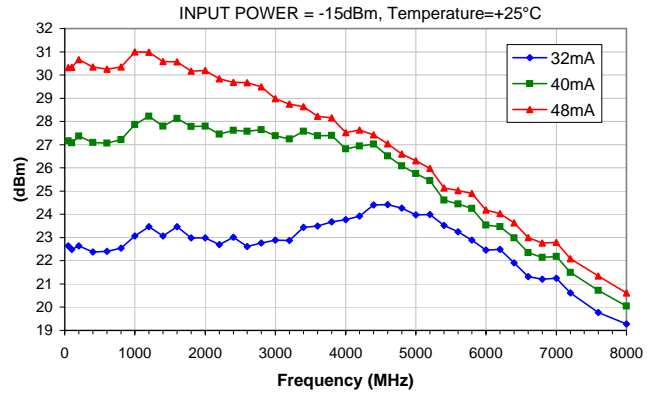

Typical Performance Curves

Typical Performance Curves

OUTPUT IP-3 vs. TEMPERATURE

OUTPUT IP-3 vs. CURRENT

OUTPUT POWER at 1dB Compression vs. TEMPERATURE

OUTPUT POWER at 1dB Compression vs. CURRENT

Noise Figure vs. TEMPERATURE

Noise Figure vs. CURRENT