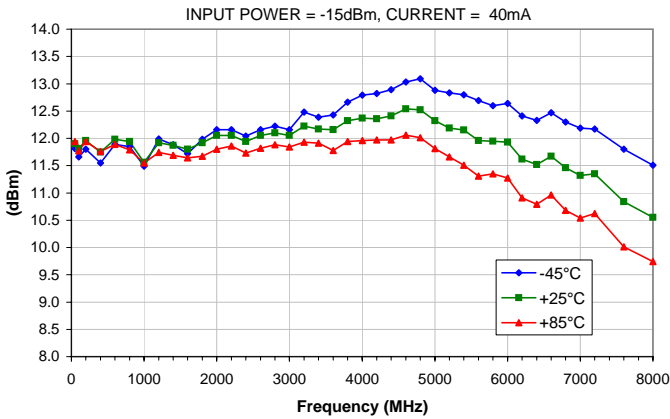

Typical Performance Curves

Typical Performance Curves

OUTPUT IP-3 vs. TEMPERATURE

OUTPUT IP-3 vs. CURRENT

OUTPUT POWER at 1dB Compression vs. TEMPERATURE

OUTPUT POWER at 1dB Compression vs. CURRENT

Noise Figure vs. TEMPERATURE

Noise Figure vs. CURRENT