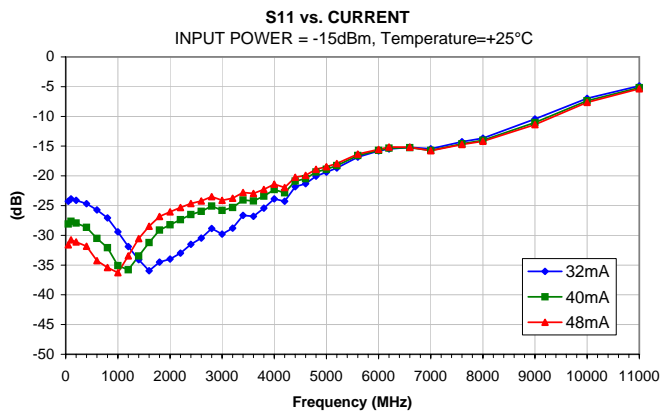

Typical Performance Curves

Typical Performance Curves

OUTPUT IP-3 vs. TEMPERATURE

OUTPUT IP-3 vs. CURRENT

OUTPUT POWER at 1dB Compression vs. TEMPERATURE

OUTPUT POWER at 1dB Compression vs. CURRENT

Noise Figure vs. TEMPERATURE

Noise Figure vs. CURRENT