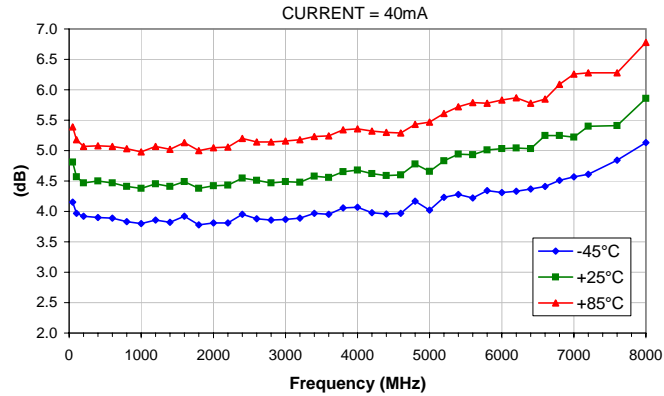

Typical Performance Curves

Typical Performance Curves

OUTPUT IP-3 vs. TEMPERATURE

OUTPUT IP-3 vs. CURRENT

OUTPUT POWER at 1dB Compression vs. TEMPERATURE

OUTPUT POWER at 1dB Compression vs. CURRENT

Noise Figure vs. TEMPERATURE

Noise Figure vs. CURRENT