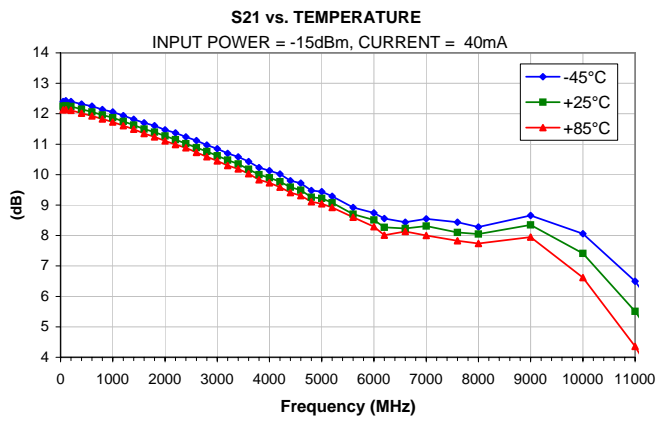

Typical Performance Curves

Typical Performance Curves

OUTPUT IP-3 vs. TEMPERATURE

OUTPUT IP-3 vs. CURRENT

OUTPUT POWER at 1dB Compression vs. TEMPERATURE

OUTPUT POWER at 1dB Compression vs. CURRENT

Noise Figure vs. TEMPERATURE

Noise Figure vs. CURRENT