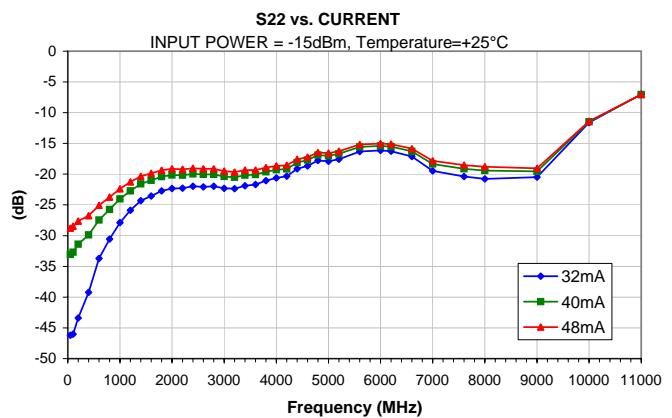

Typical Performance Curves

Typical Performance Curves

OUTPUT IP-3 vs. TEMPERATURE

OUTPUT IP-3 vs. CURRENT

OUTPUT POWER at 1dB Compression vs. TEMPERATURE

OUTPUT POWER at 1dB Compression vs. CURRENT

Noise Figure vs. TEMPERATURE

Noise Figure vs. CURRENT