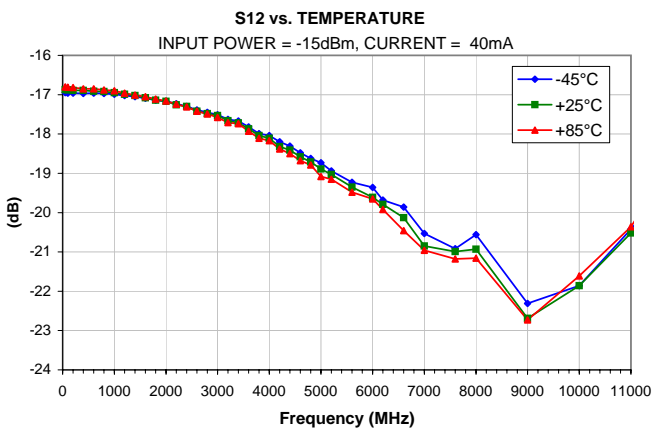

Typical Performance Curves

Typical Performance Curves

OUTPUT IP-3 vs. TEMPERATURE

OUTPUT IP-3 vs. CURRENT

OUTPUT POWER at 1dB Compression vs. TEMPERATURE

OUTPUT POWER at 1dB Compression vs. CURRENT

Noise Figure vs. TEMPERATURE

Noise Figure vs. CURRENT