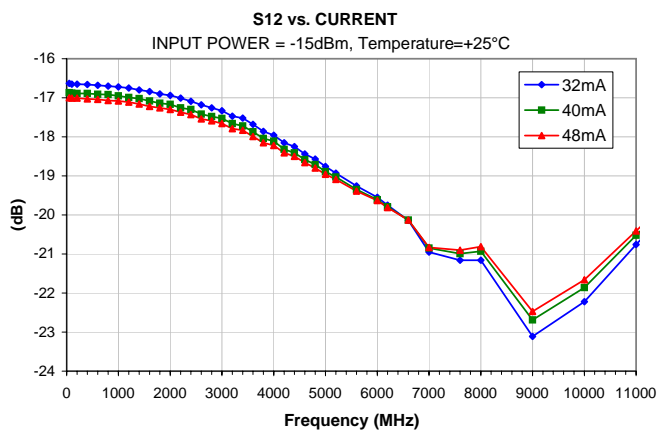

Typical Performance Curves

Typical Performance Curves

OUTPUT IP-3 vs. TEMPERATURE

OUTPUT IP-3 vs. CURRENT

OUTPUT POWER at 1dB Compression vs. TEMPERATURE

OUTPUT POWER at 1dB Compression vs. CURRENT

Noise Figure vs. TEMPERATURE

Noise Figure vs. CURRENT