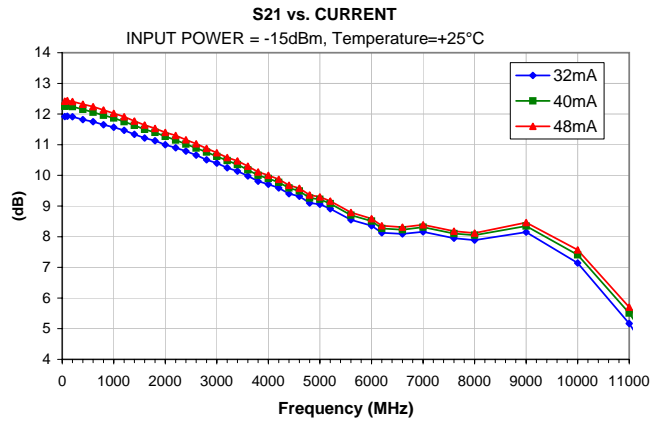

Typical Performance Curves

Typical Performance Curves

OUTPUT IP-3 vs. TEMPERATURE

OUTPUT IP-3 vs. CURRENT

OUTPUT POWER at 1dB Compression vs. TEMPERATURE

OUTPUT POWER at 1dB Compression vs. CURRENT

Noise Figure vs. TEMPERATURE

Noise Figure vs. CURRENT