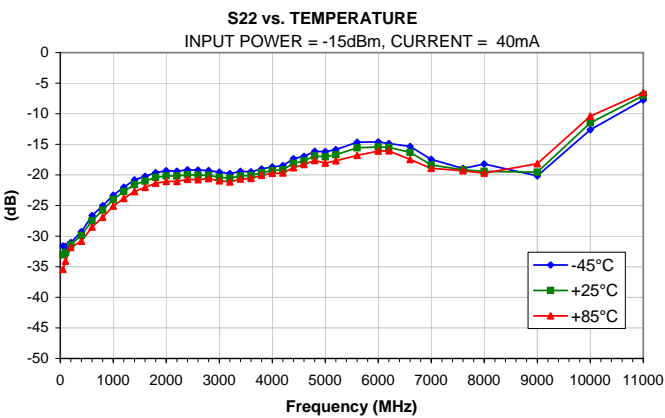

Typical Performance Curves

Typical Performance Curves

OUTPUT IP-3 vs. TEMPERATURE

OUTPUT IP-3 vs. CURRENT

OUTPUT POWER at 1dB Compression vs. TEMPERATURE

OUTPUT POWER at 1dB Compression vs. CURRENT

Noise Figure vs. TEMPERATURE

Noise Figure vs. CURRENT