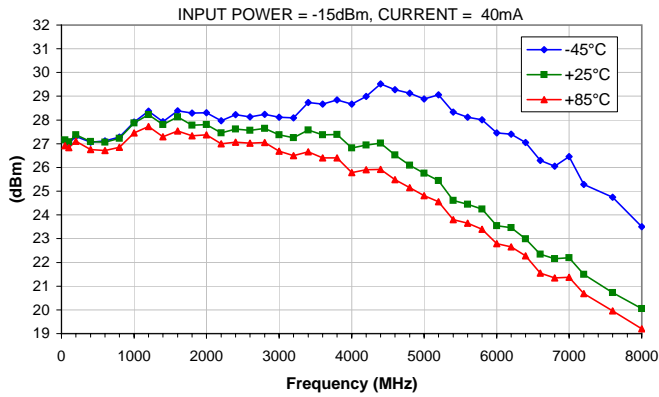

Typical Performance Curves

Typical Performance Curves

OUTPUT IP-3 vs. TEMPERATURE

OUTPUT IP-3 vs. CURRENT

OUTPUT POWER at 1dB Compression vs. TEMPERATURE

OUTPUT POWER at 1dB Compression vs. CURRENT

Noise Figure vs. TEMPERATURE

Noise Figure vs. CURRENT