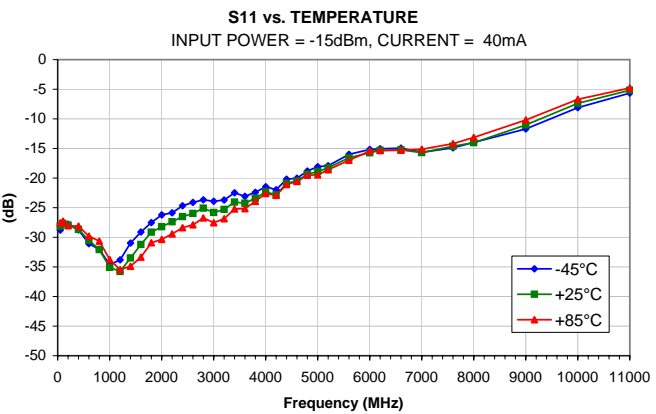

Typical Performance Curves

Typical Performance Curves

OUTPUT IP-3 vs. TEMPERATURE

OUTPUT IP-3 vs. CURRENT

OUTPUT POWER at 1dB Compression vs. TEMPERATURE

OUTPUT POWER at 1dB Compression vs. CURRENT

Noise Figure vs. TEMPERATURE

Noise Figure vs. CURRENT