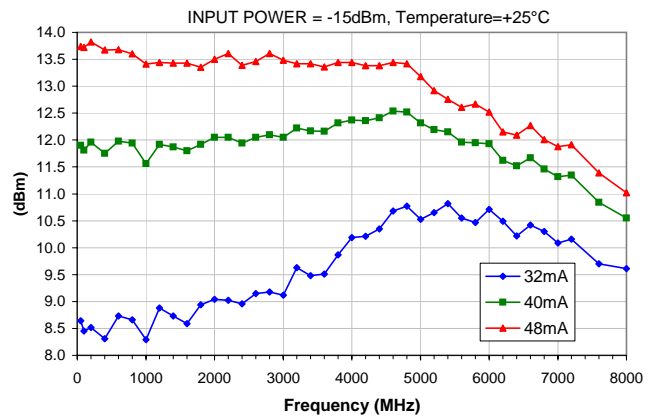

Typical Performance Curves

Typical Performance Curves

OUTPUT IP-3 vs. TEMPERATURE

OUTPUT IP-3 vs. CURRENT

OUTPUT POWER at 1dB Compression vs. TEMPERATURE

OUTPUT POWER at 1dB Compression vs. CURRENT

Noise Figure vs. TEMPERATURE

Noise Figure vs. CURRENT